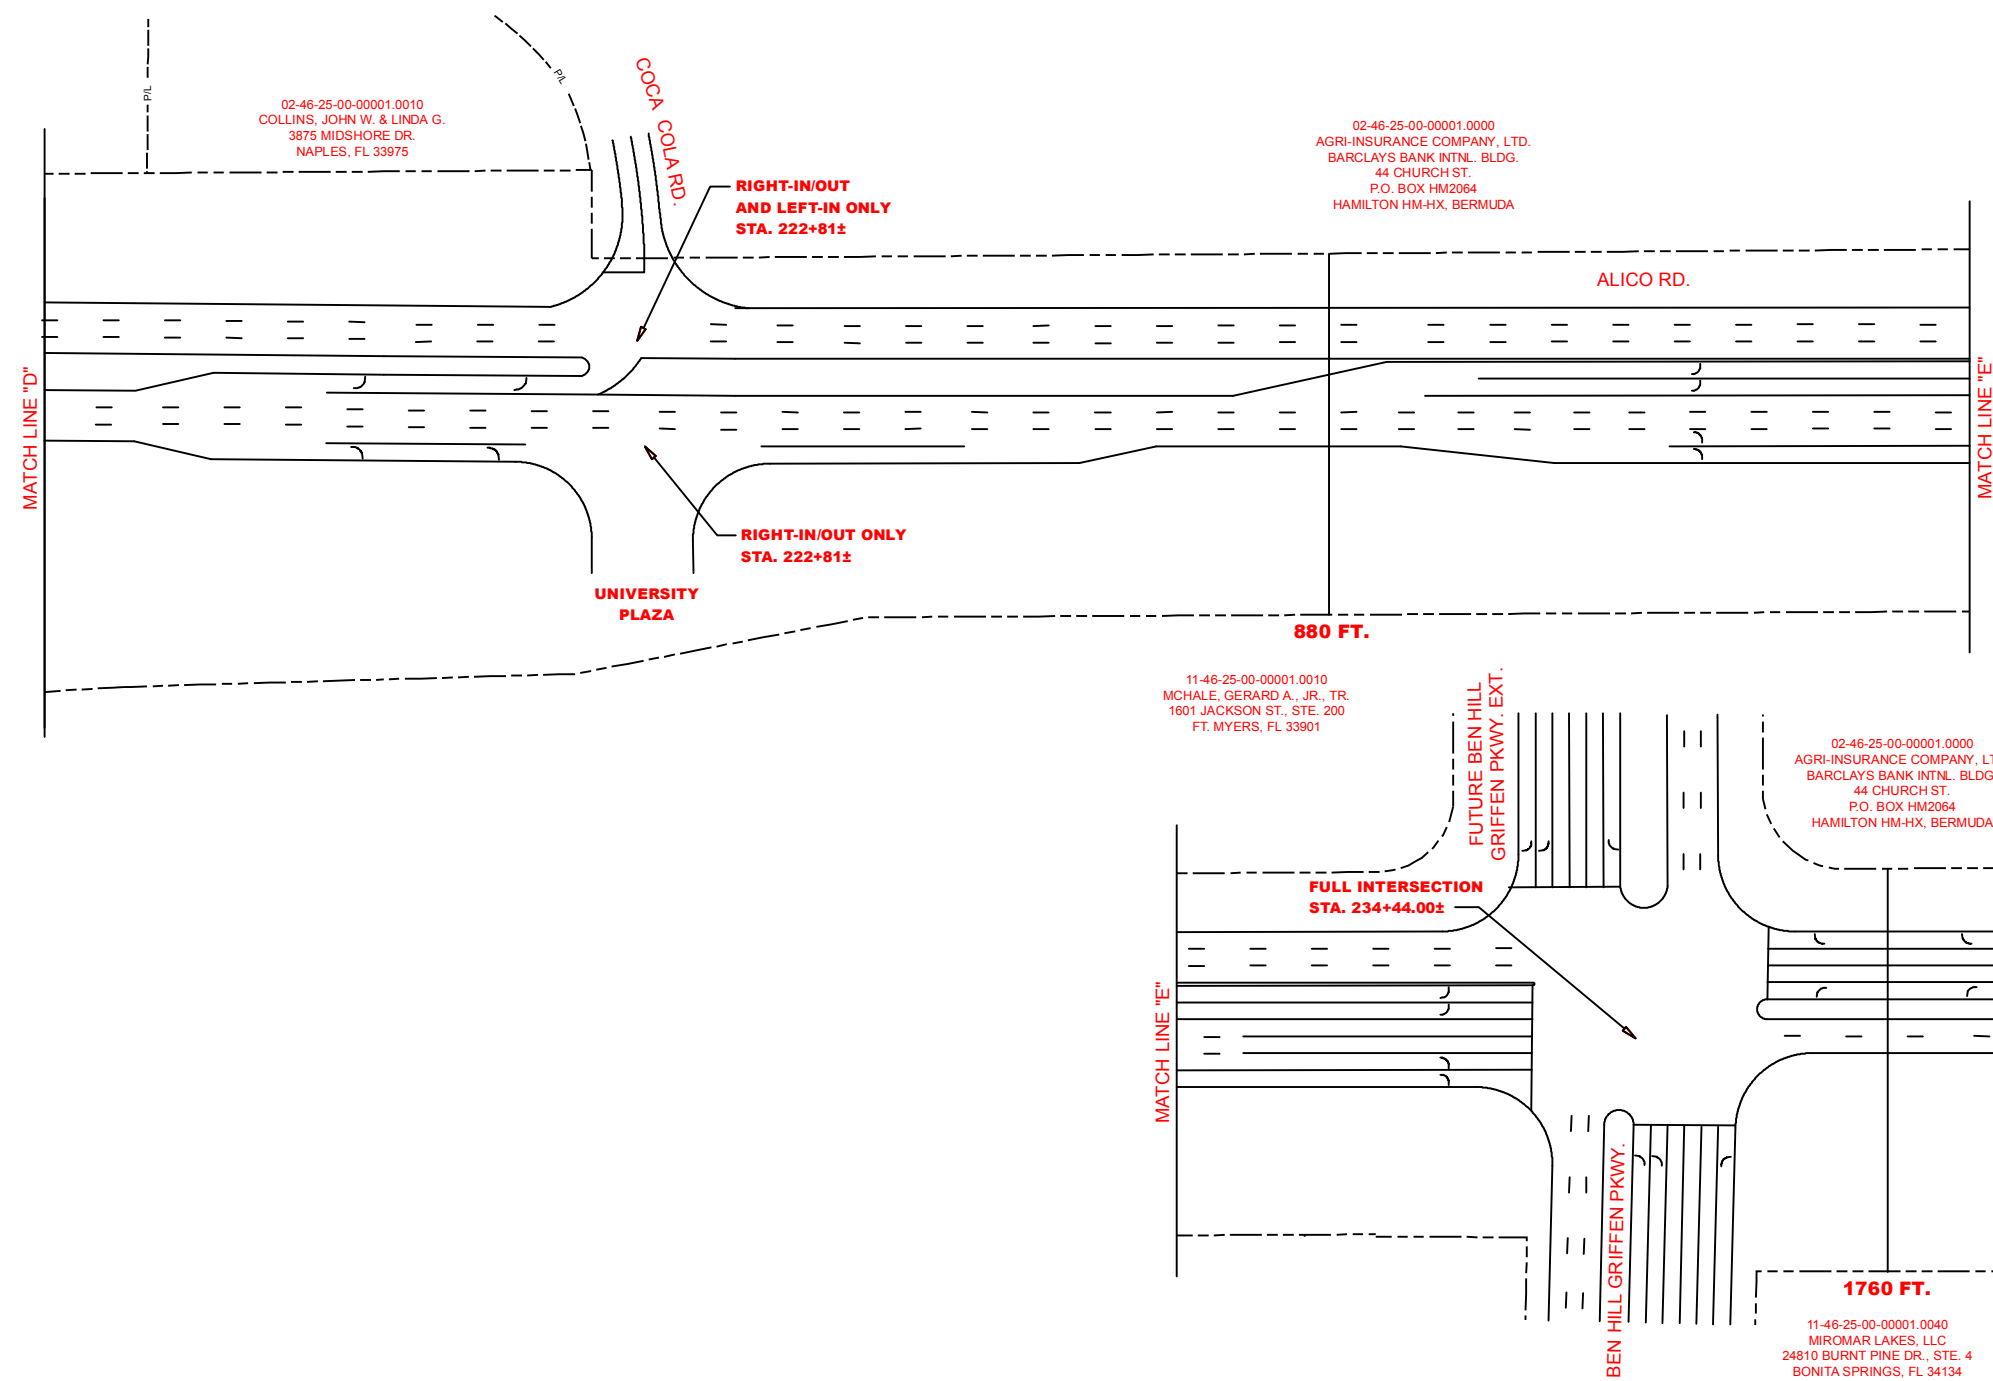

ALICO ROAD ACCESS PLAN

ORIOLE ROAD TO BEN HILL GRIFFIN PARKWAY

Map Generated: November 2021
Ord. No. 03-05

ALICO ROAD ACCESS PLAN

ORIOLE ROAD TO BEN HILL GRIFFIN PARKWAY

Map Generated: November 2021
Ord. No. 03-05

ALICO ROAD ACCESS PLAN

ORIOLE ROAD TO BEN HILL GRIFFIN PARKWAY

Map Generated: November 2021
Ord. No. 03-05