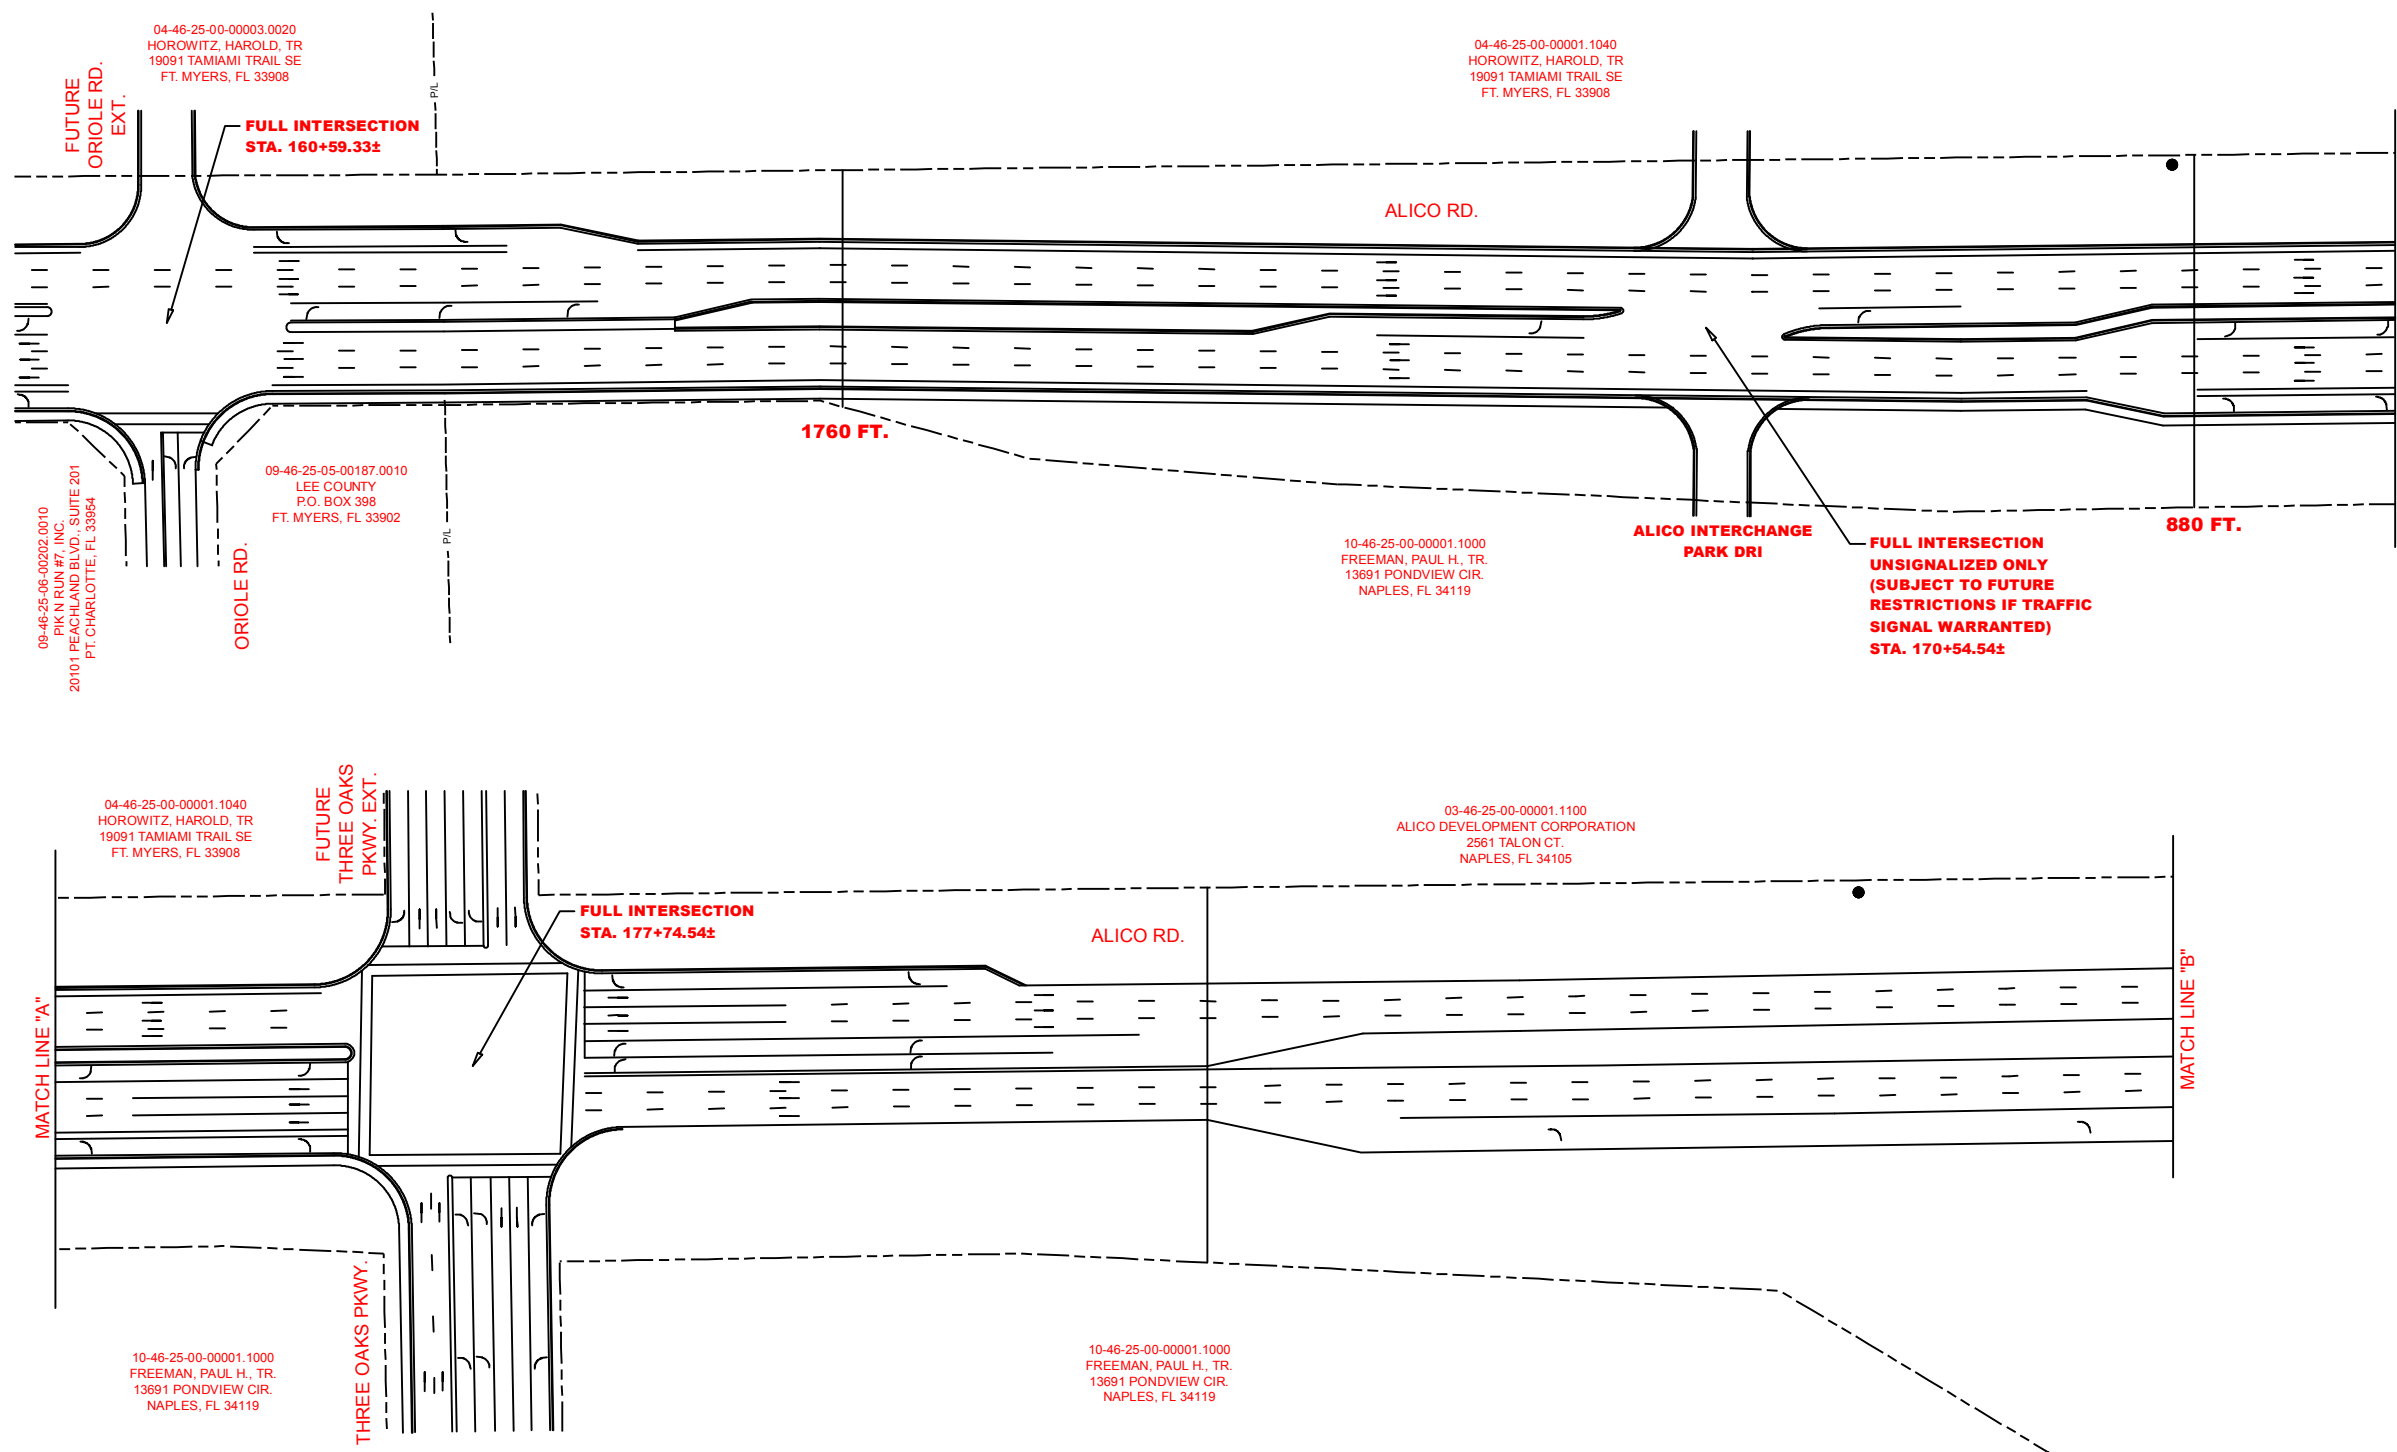

ALICO ROAD ACCESS PLAN

ORIOLE ROAD TO BEN HILL GRIFFIN PARKWAY

Map Generated: November 2021
Ord. No. 03-05

ALICO ROAD ACCESS PLAN

ORIOLE ROAD TO BEN HILL GRIFFIN PARKWAY

Map Generated: November 2021
Ord. No. 03-05

ALICO ROAD ACCESS PLAN

ORIOLE ROAD TO BEN HILL GRIFFIN PARKWAY

Map Generated: November 2021
Ord. No. 03-05