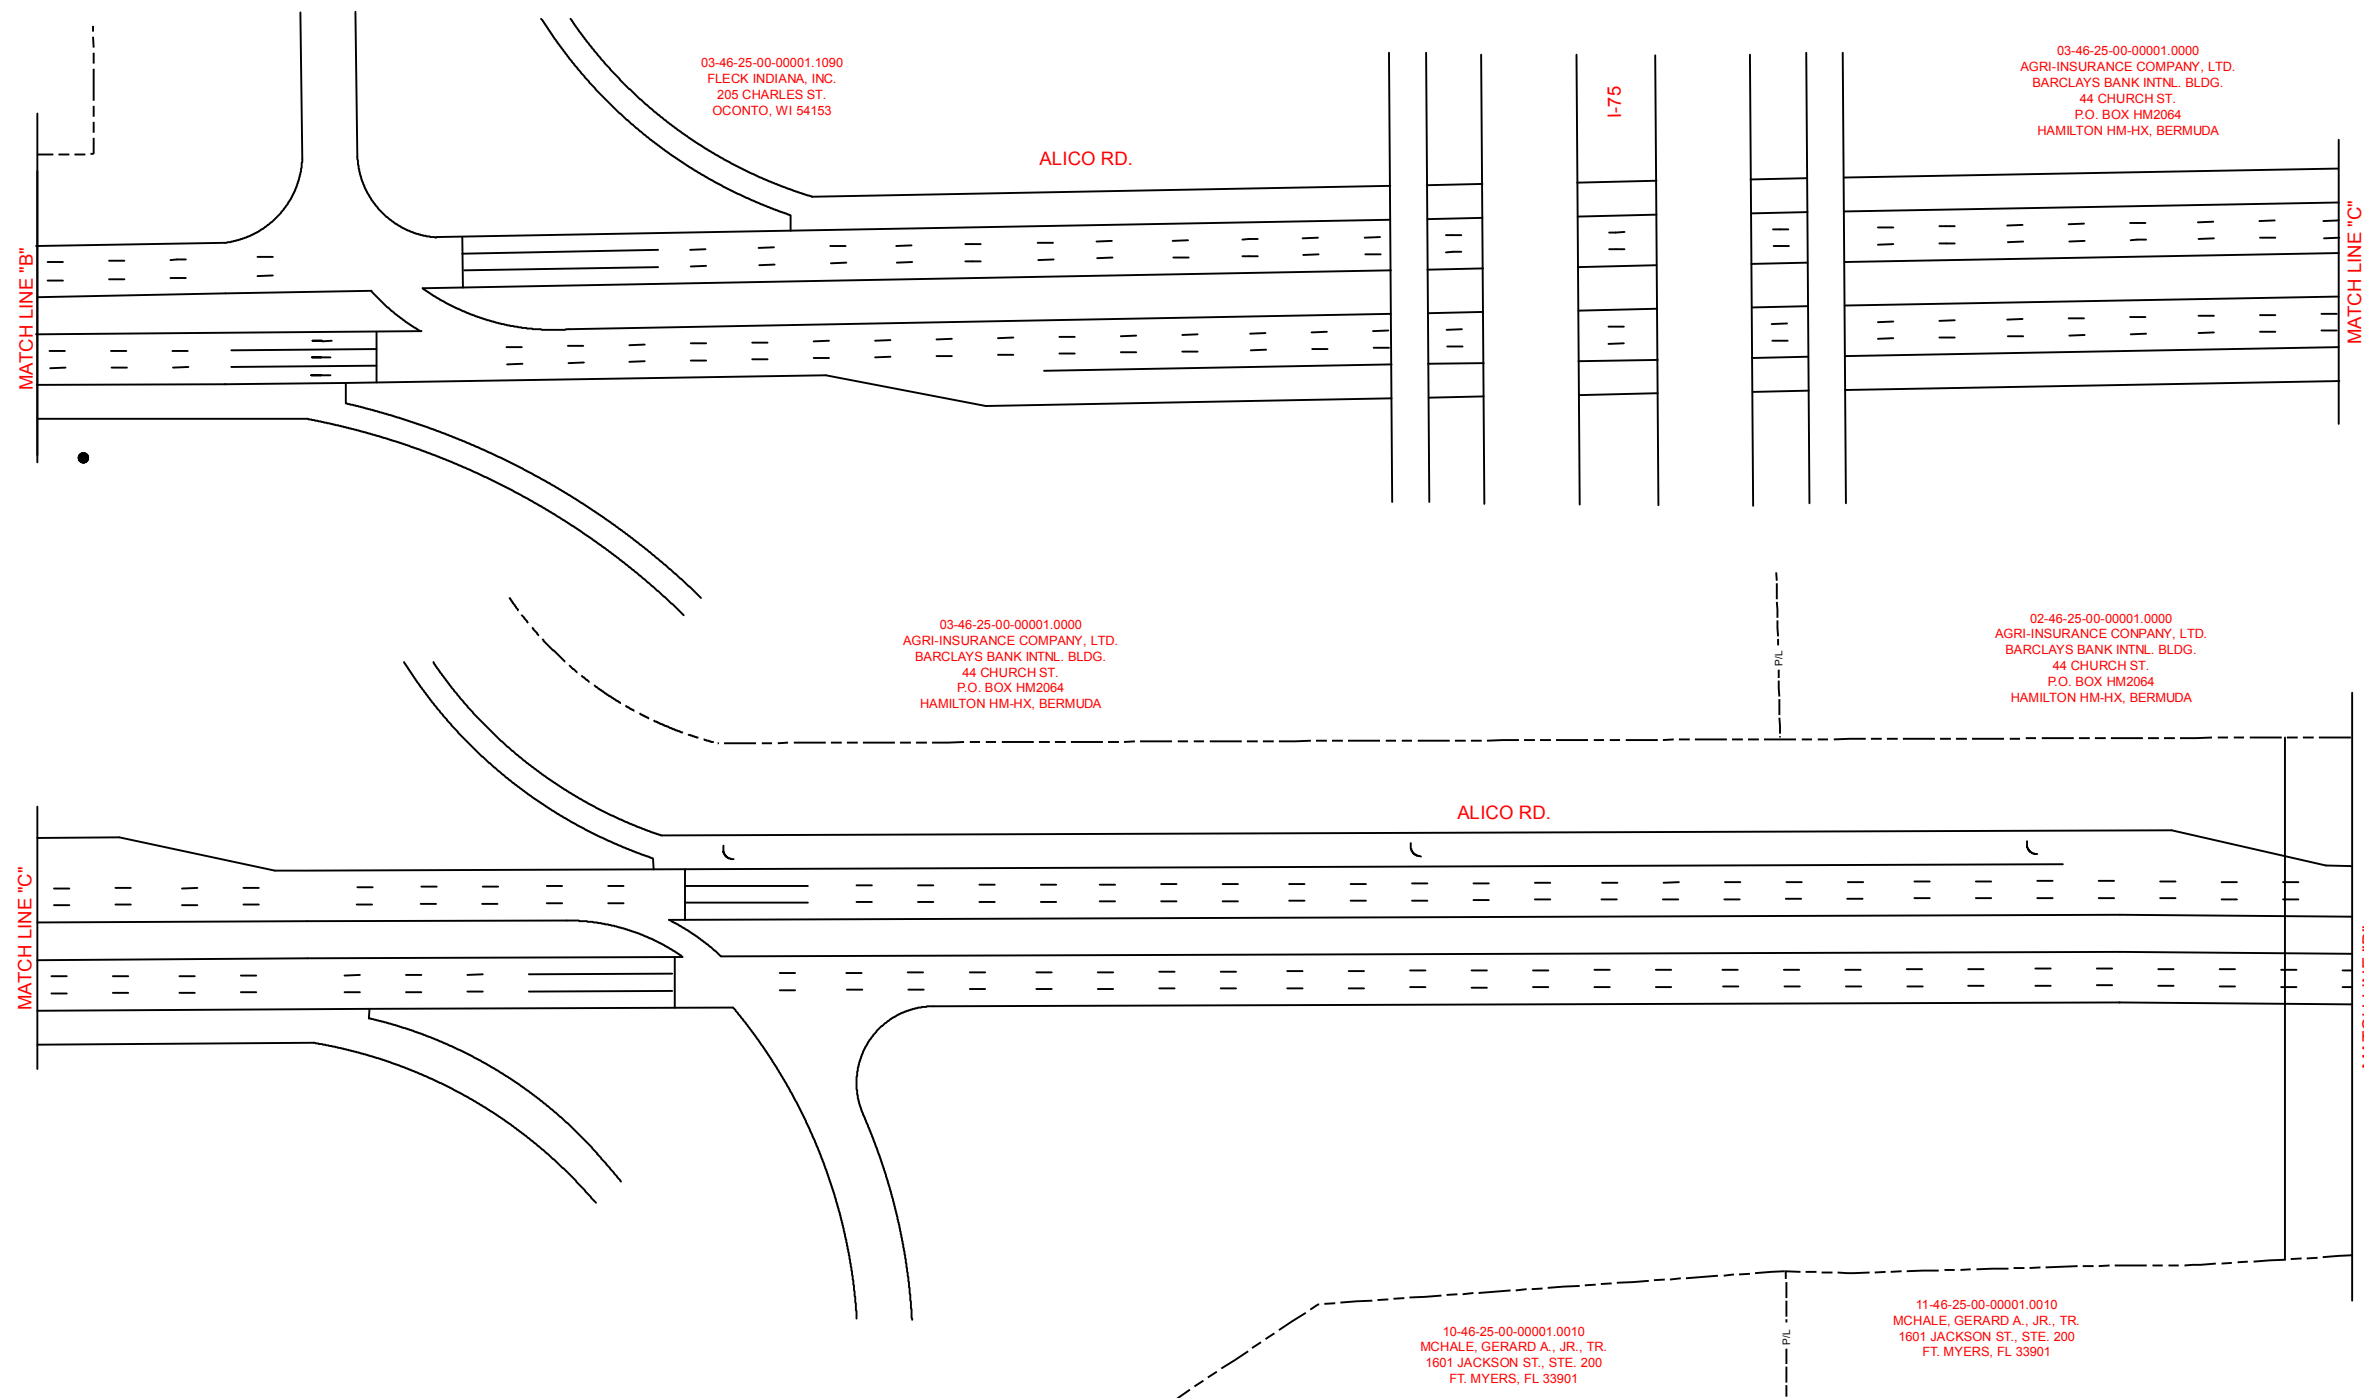

ALICO ROAD ACCESS PLAN

ORIOLE ROAD TO BEN HILL GRIFFIN PARKWAY

Map Generated: November 2021
Ord. No. 03-05

ALICO ROAD ACCESS PLAN

ORIOLE ROAD TO BEN HILL GRIFFIN PARKWAY

Map Generated: November 2021
Ord. No. 03-05

ALICO ROAD ACCESS PLAN

ORIOLE ROAD TO BEN HILL GRIFFIN PARKWAY

Map Generated: November 2021
Ord. No. 03-05