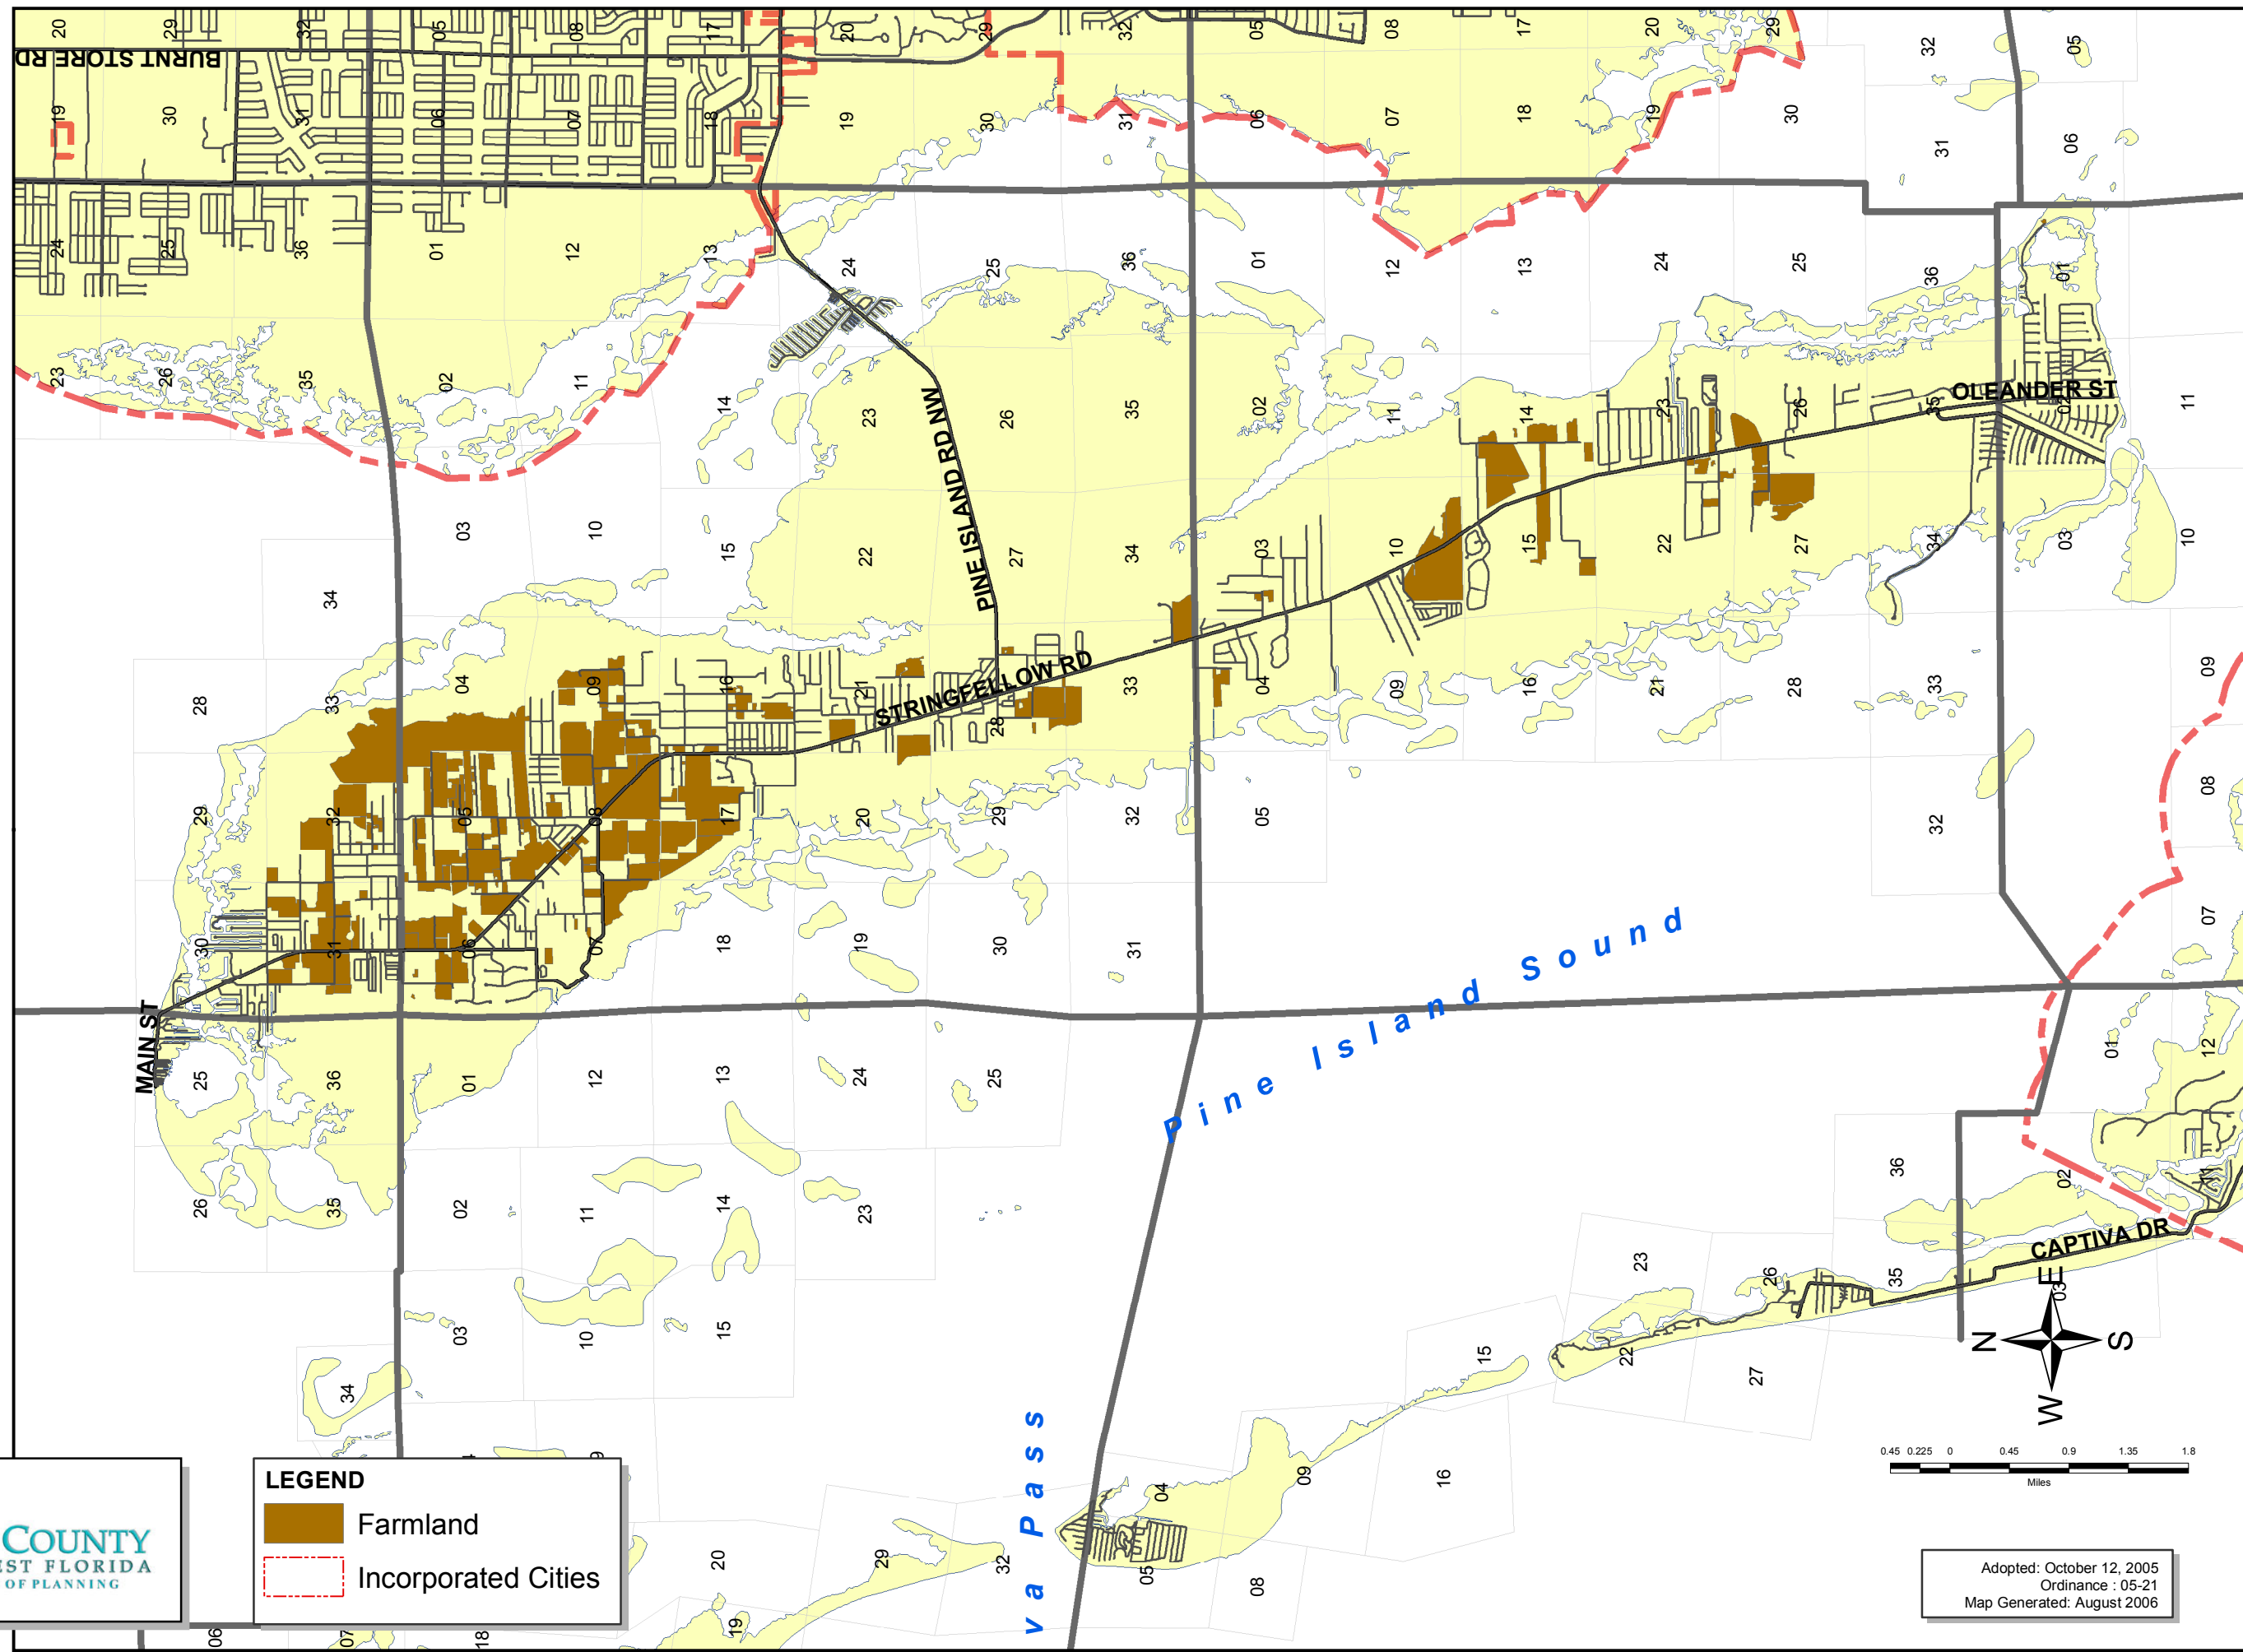

EXISTING PINE ISLAND FARMLAND

(Lee Plan Map 21)

LEGEND

- Farmland
- Incorporated Cities

Adopted: October 12, 2005
Ordinance : 05-21
Map Generated: August 2006