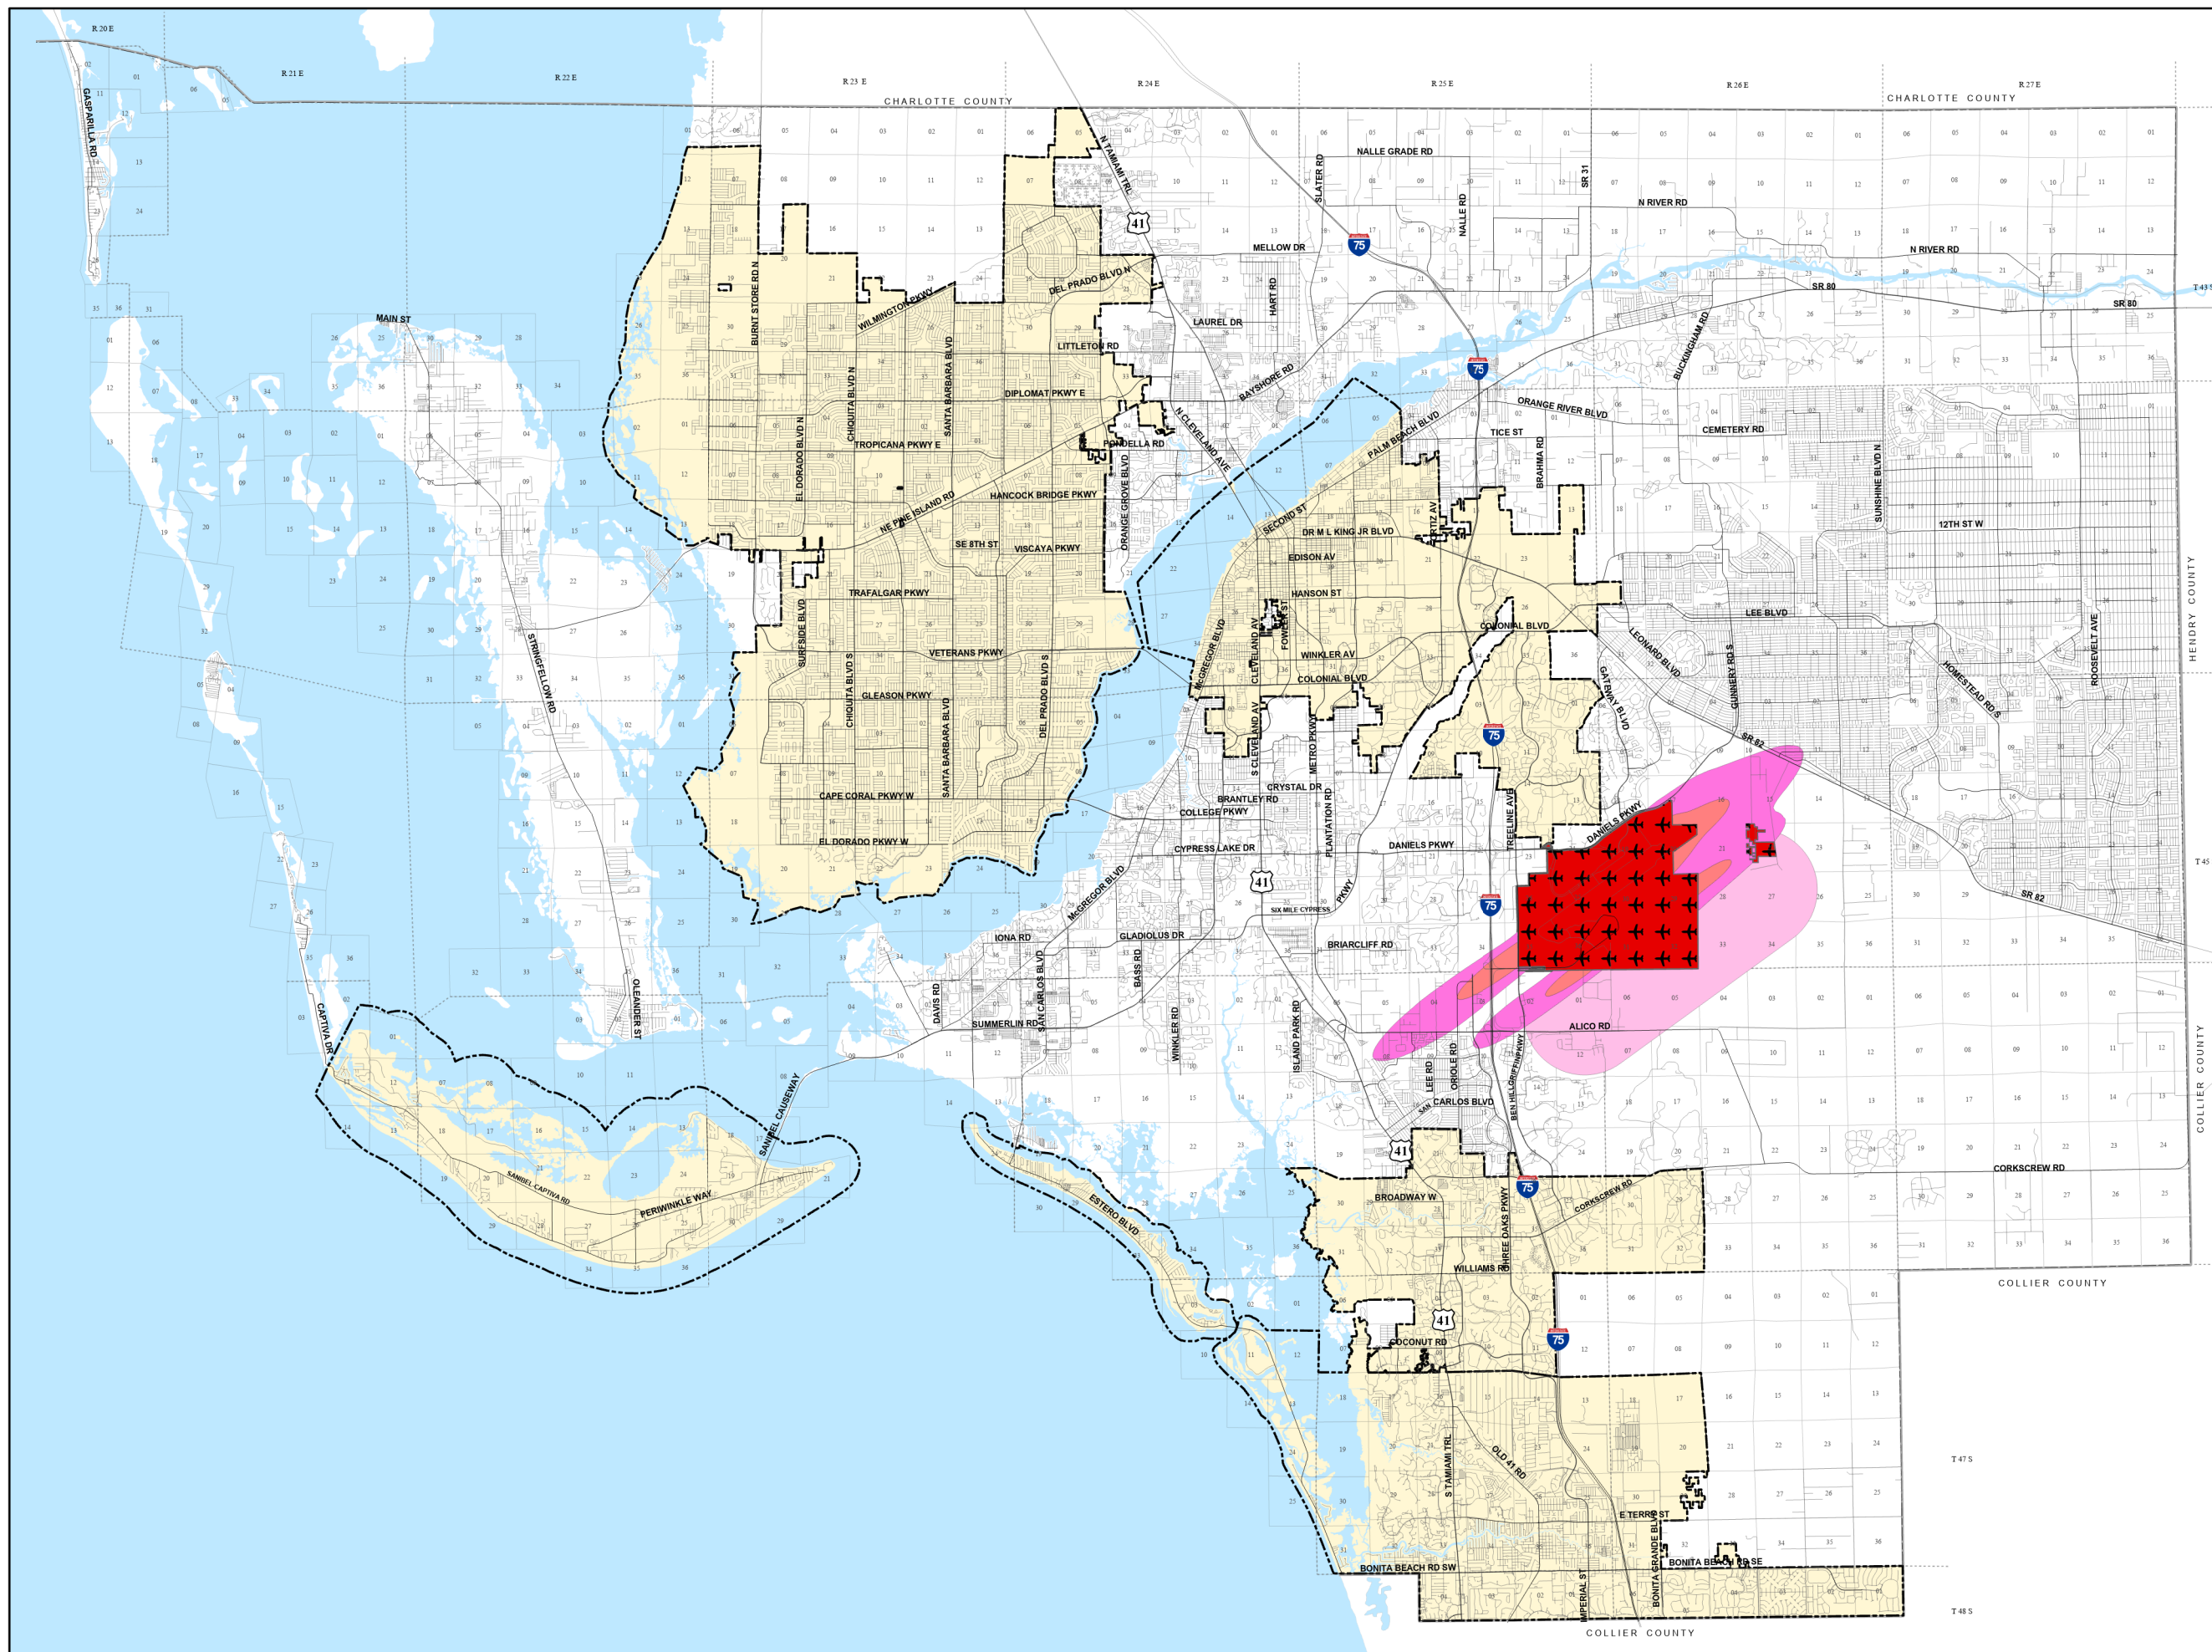

AIRPORT NOISE ZONES

-  Airport Noise Zone A
-  Airport Noise Zone B
-  Airport Noise Zone C
-  Airport Noise Zone D
-  City Limits

Ord. No. 00-22, 03-15, 07-09, 16-16, 21-06

Map Generated: November 2021
City limits current to date of map generation

Lee Plan Map 1-E